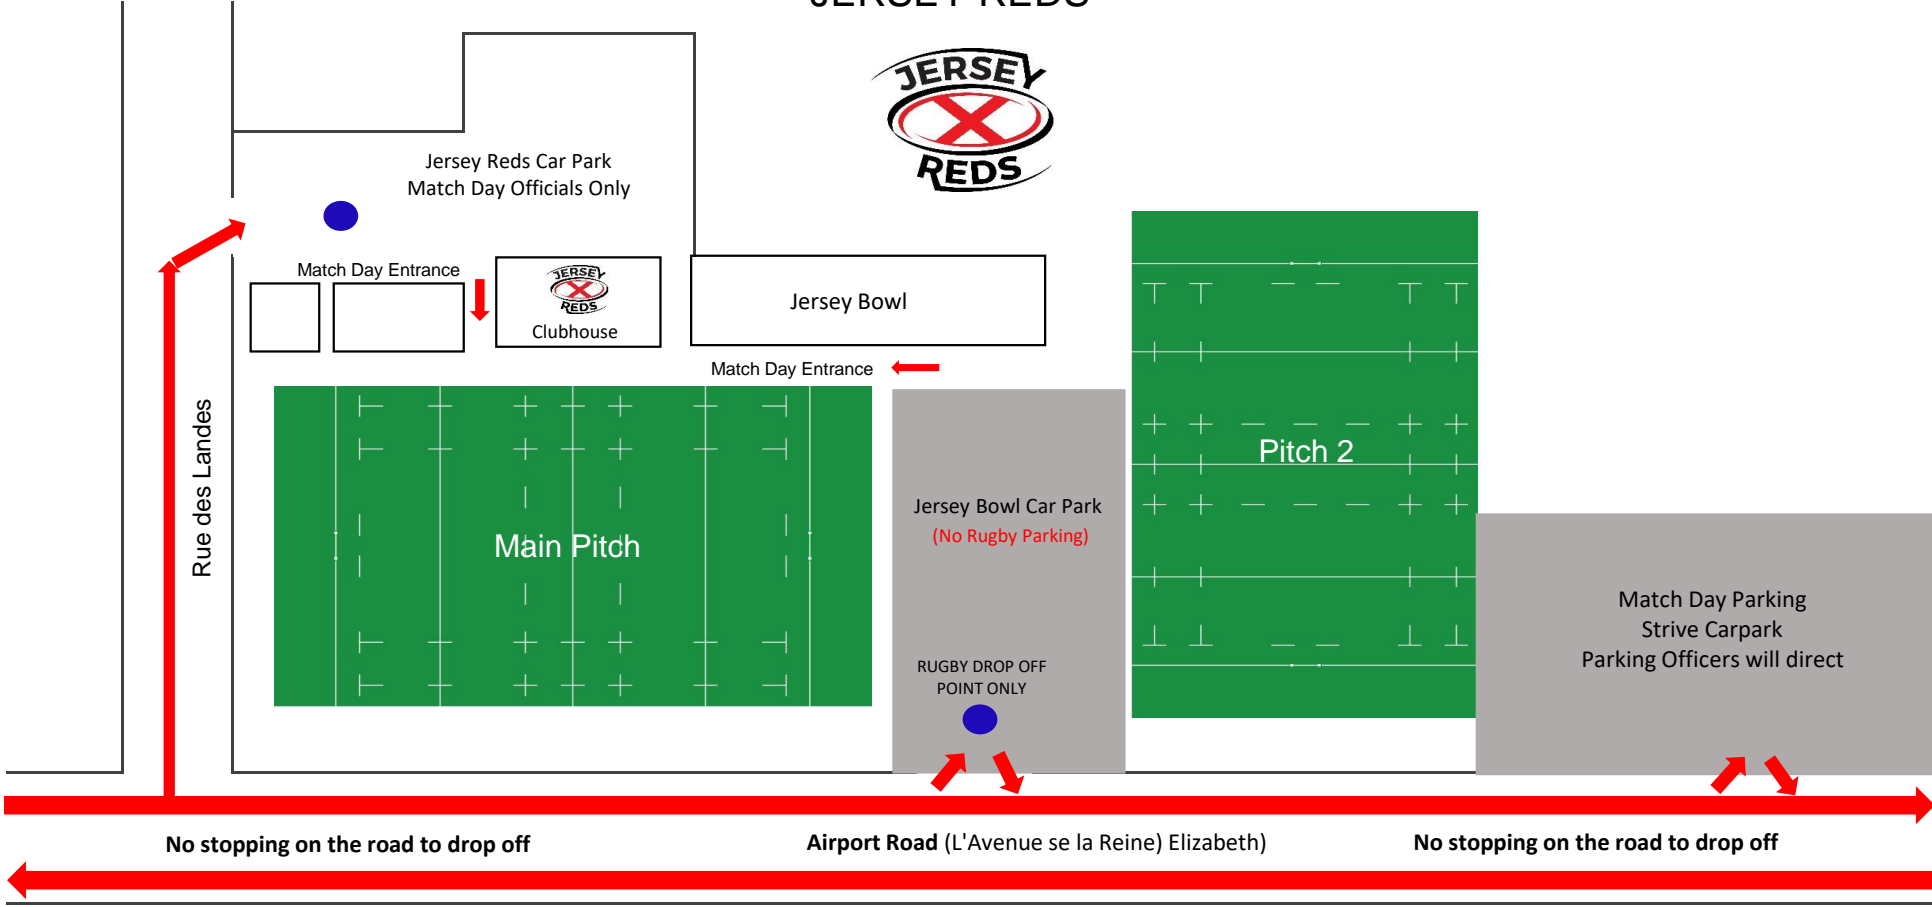

# STADE SANTANDER INTERNATIONAL HOME OF THE JERSEY REDS

● Drop Off  
→ Traffic